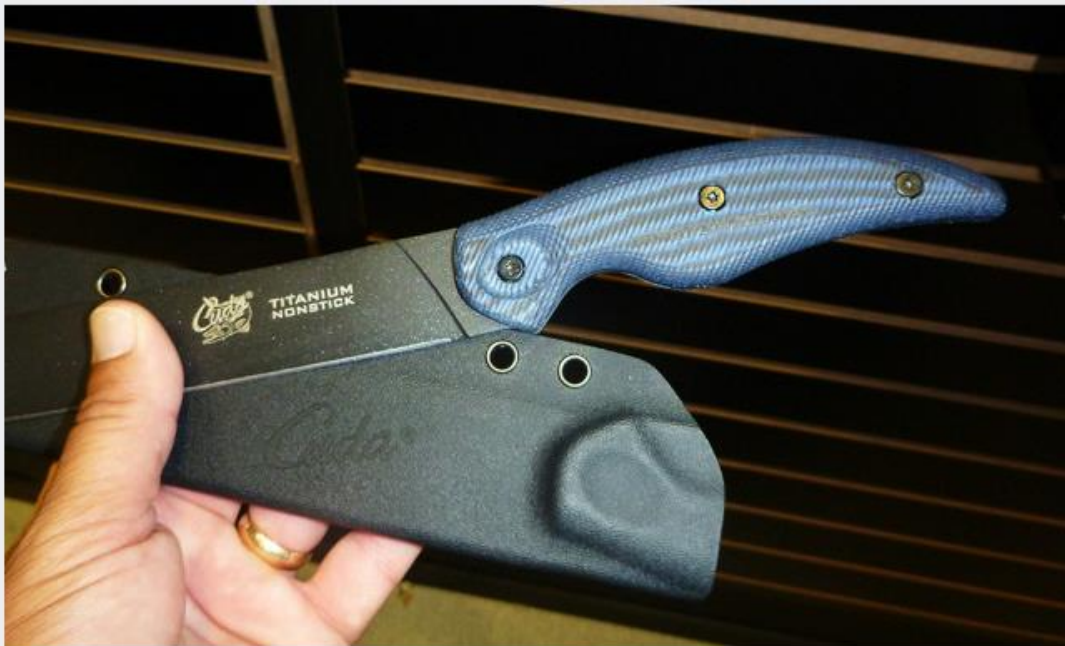

### Cuda Carbon Fiber Gaff

**Cuda gaffs** feature carbon fiber shafts so they are strong yet lightweight. The hooks are patented stainless steel and include an integrated tip protector. They also float so you don't worry if it accidentally goes overboard. Available in various lengths and head sizes.

### Cuda Telescoping Harpoon

The **Cuda Telescoping Harpoon** will telescope from 35" to 73". It features a weighted and balanced aircraft aluminum shaft and is corrosion resistant. The grip is non-slip and the tool has channeled water drainage. There is a lanyard connection at the end of the shaft. Includes standard threaded shaft and dart.

### Professional Grade Knives

Cuda Professional Knives are built for the serious fisherman. With Titanium Bonded, Non-Stick USA 40A Carpenter Steel, these knives provide the ultimate level of edge retention and corrosion-resistance.

## Cuda Fish Measure

Cuda introduces the new **Cuda Fish Measure**, designed with a removable straight edge starting point to ensure consistent measurements with each catch. As seen on the hit National Geographic television show, *Wicked Tuna*, the new fish measure features large, easy-to-read numbers, and is made from durable, waterproof nylon. Available in various lengths.